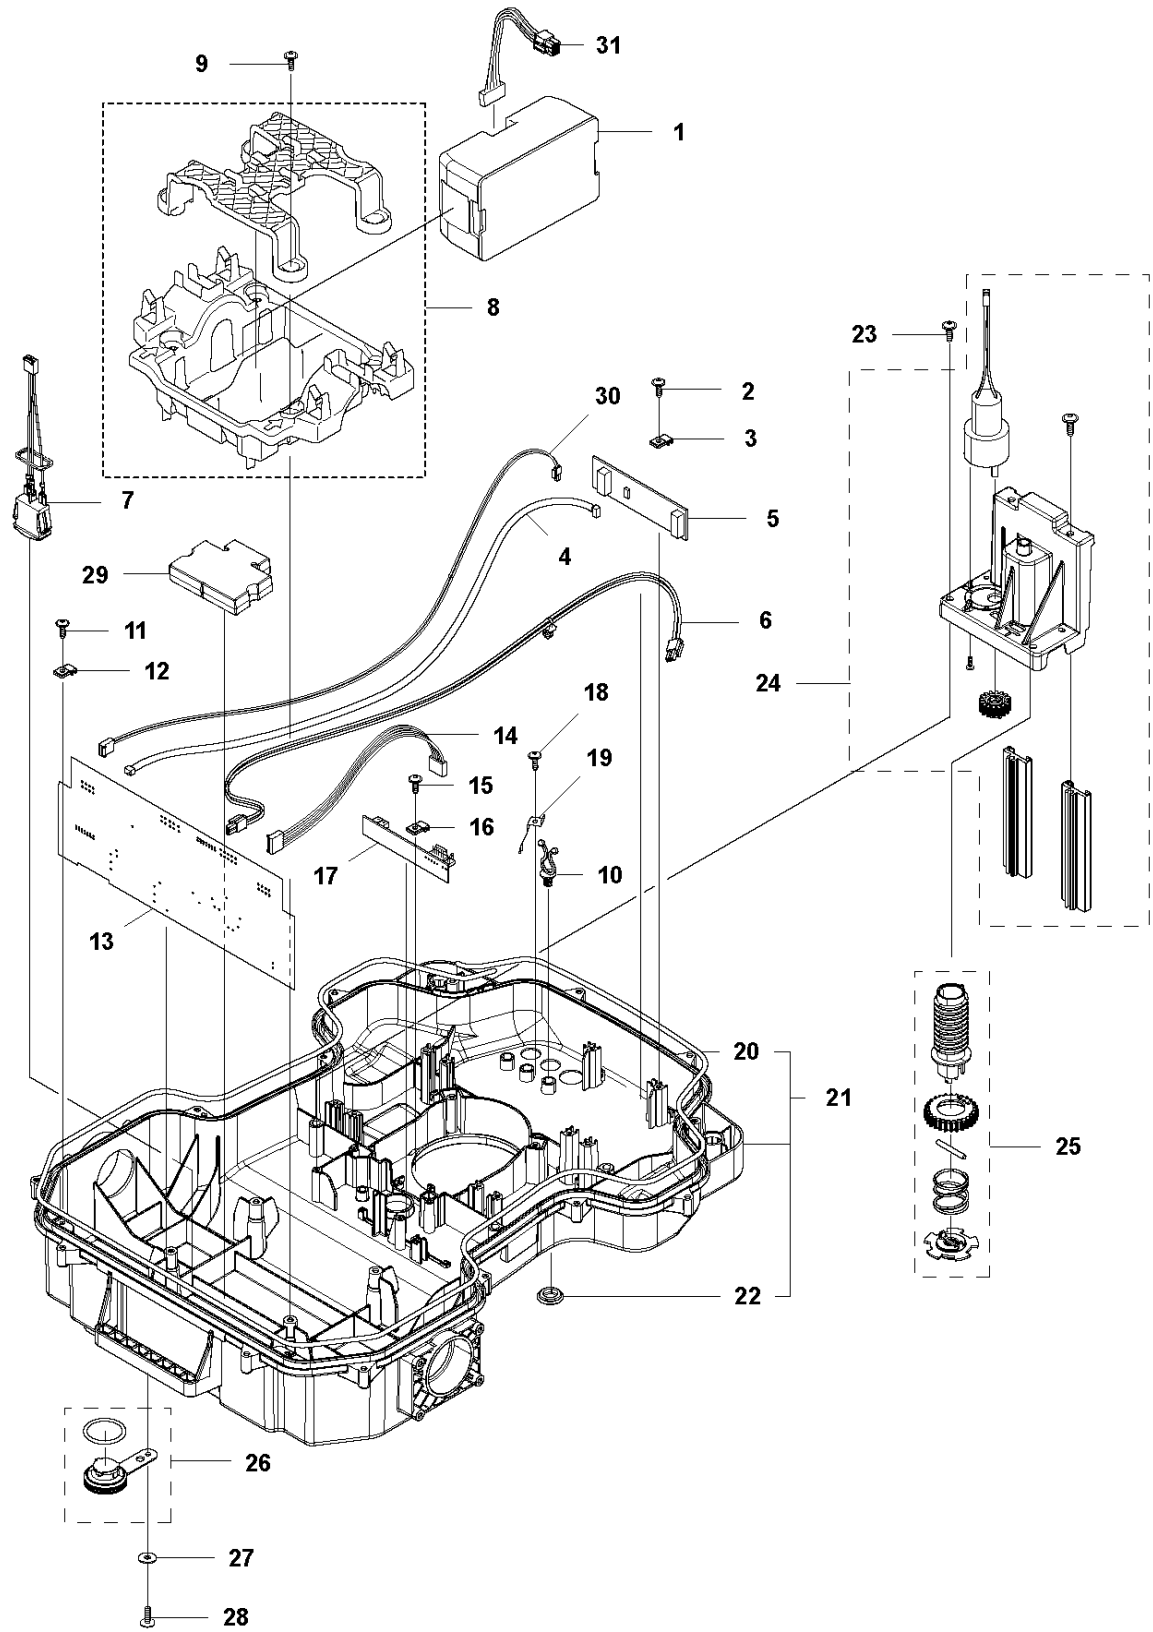

D AUTOMOWER 430X
CHASSIS LOWER

CHASSIS LOWER

AUTOMOWER 430X, 2020-

Ref	Part No	Description	Remark	QTY KIT
1	593 24 74-01	BATTERY	Battery	1
2	575 54 33-14	SCREW	Screw	2
3	579 52 94-01	CLAMP	Clamp	2
4	579 70 82-01	WIRING ASSY	Loom	1
5	592 85 27-01	PRINTED CIRCUIT ASSY	Printed Circuit ASSY	1
6	580 37 07-02	LOOM	Loom	1
7	579 70 87-01	WIRING ASSY	Switch, On Off	1
8	596 49 47-01	HOLDER KIT	Holder	1
9	574 45 01-01	SCREW ITXPANT	Screw	5
10	580 68 29-01	HOLDER	Holder	7
11	575 54 33-14	SCREW	Screw	2
12	579 52 94-01	CLAMP	Clamp	2
13	592 85 26-01	PRINTED CIRCUIT ASSY	Printed Circuit ASSY	1
14	579 70 80-01	WIRING ASSY	Loom	1
15	575 54 33-14	SCREW	Screw	1
16	579 52 94-01	CLAMP	Clamp	1
17	579 72 85-02	PRINTED CIRCUIT ASSY	Printed Circuit ASSY	1
18	575 54 33-14	SCREW	Screw	2
19	581 55 61-01	SPRING	Spring	2
20	574 87 47-05	SEALING STRIP	Sealing Strip (1 pcs, 5 mm)	1
21	583 94 45-02	CHASSIS KIT	Chassis KIT	1
22	584 89 75-01	GROMMET	Plug	2
23	575 54 33-14	SCREW	Screw	4
24	501 06 83-01	MOTOR ASSY	Motor ASSY	1
25	581 62 16-01	SCREW KIT	Screw KIT	1
26	581 62 12-02	PLUG KIT	Plug KIT	1
27	734 11 37-41	WASHER	Washer	1
28	574 45 01-01	SCREW ITXPANT	Screw	1
29	587 24 96-01	WEIGHT	Weight	1
30	588 81 84-02	WIRING ASSY	Wiring ASSY	1
31	591 20 36-01	WIRING ASSY		1